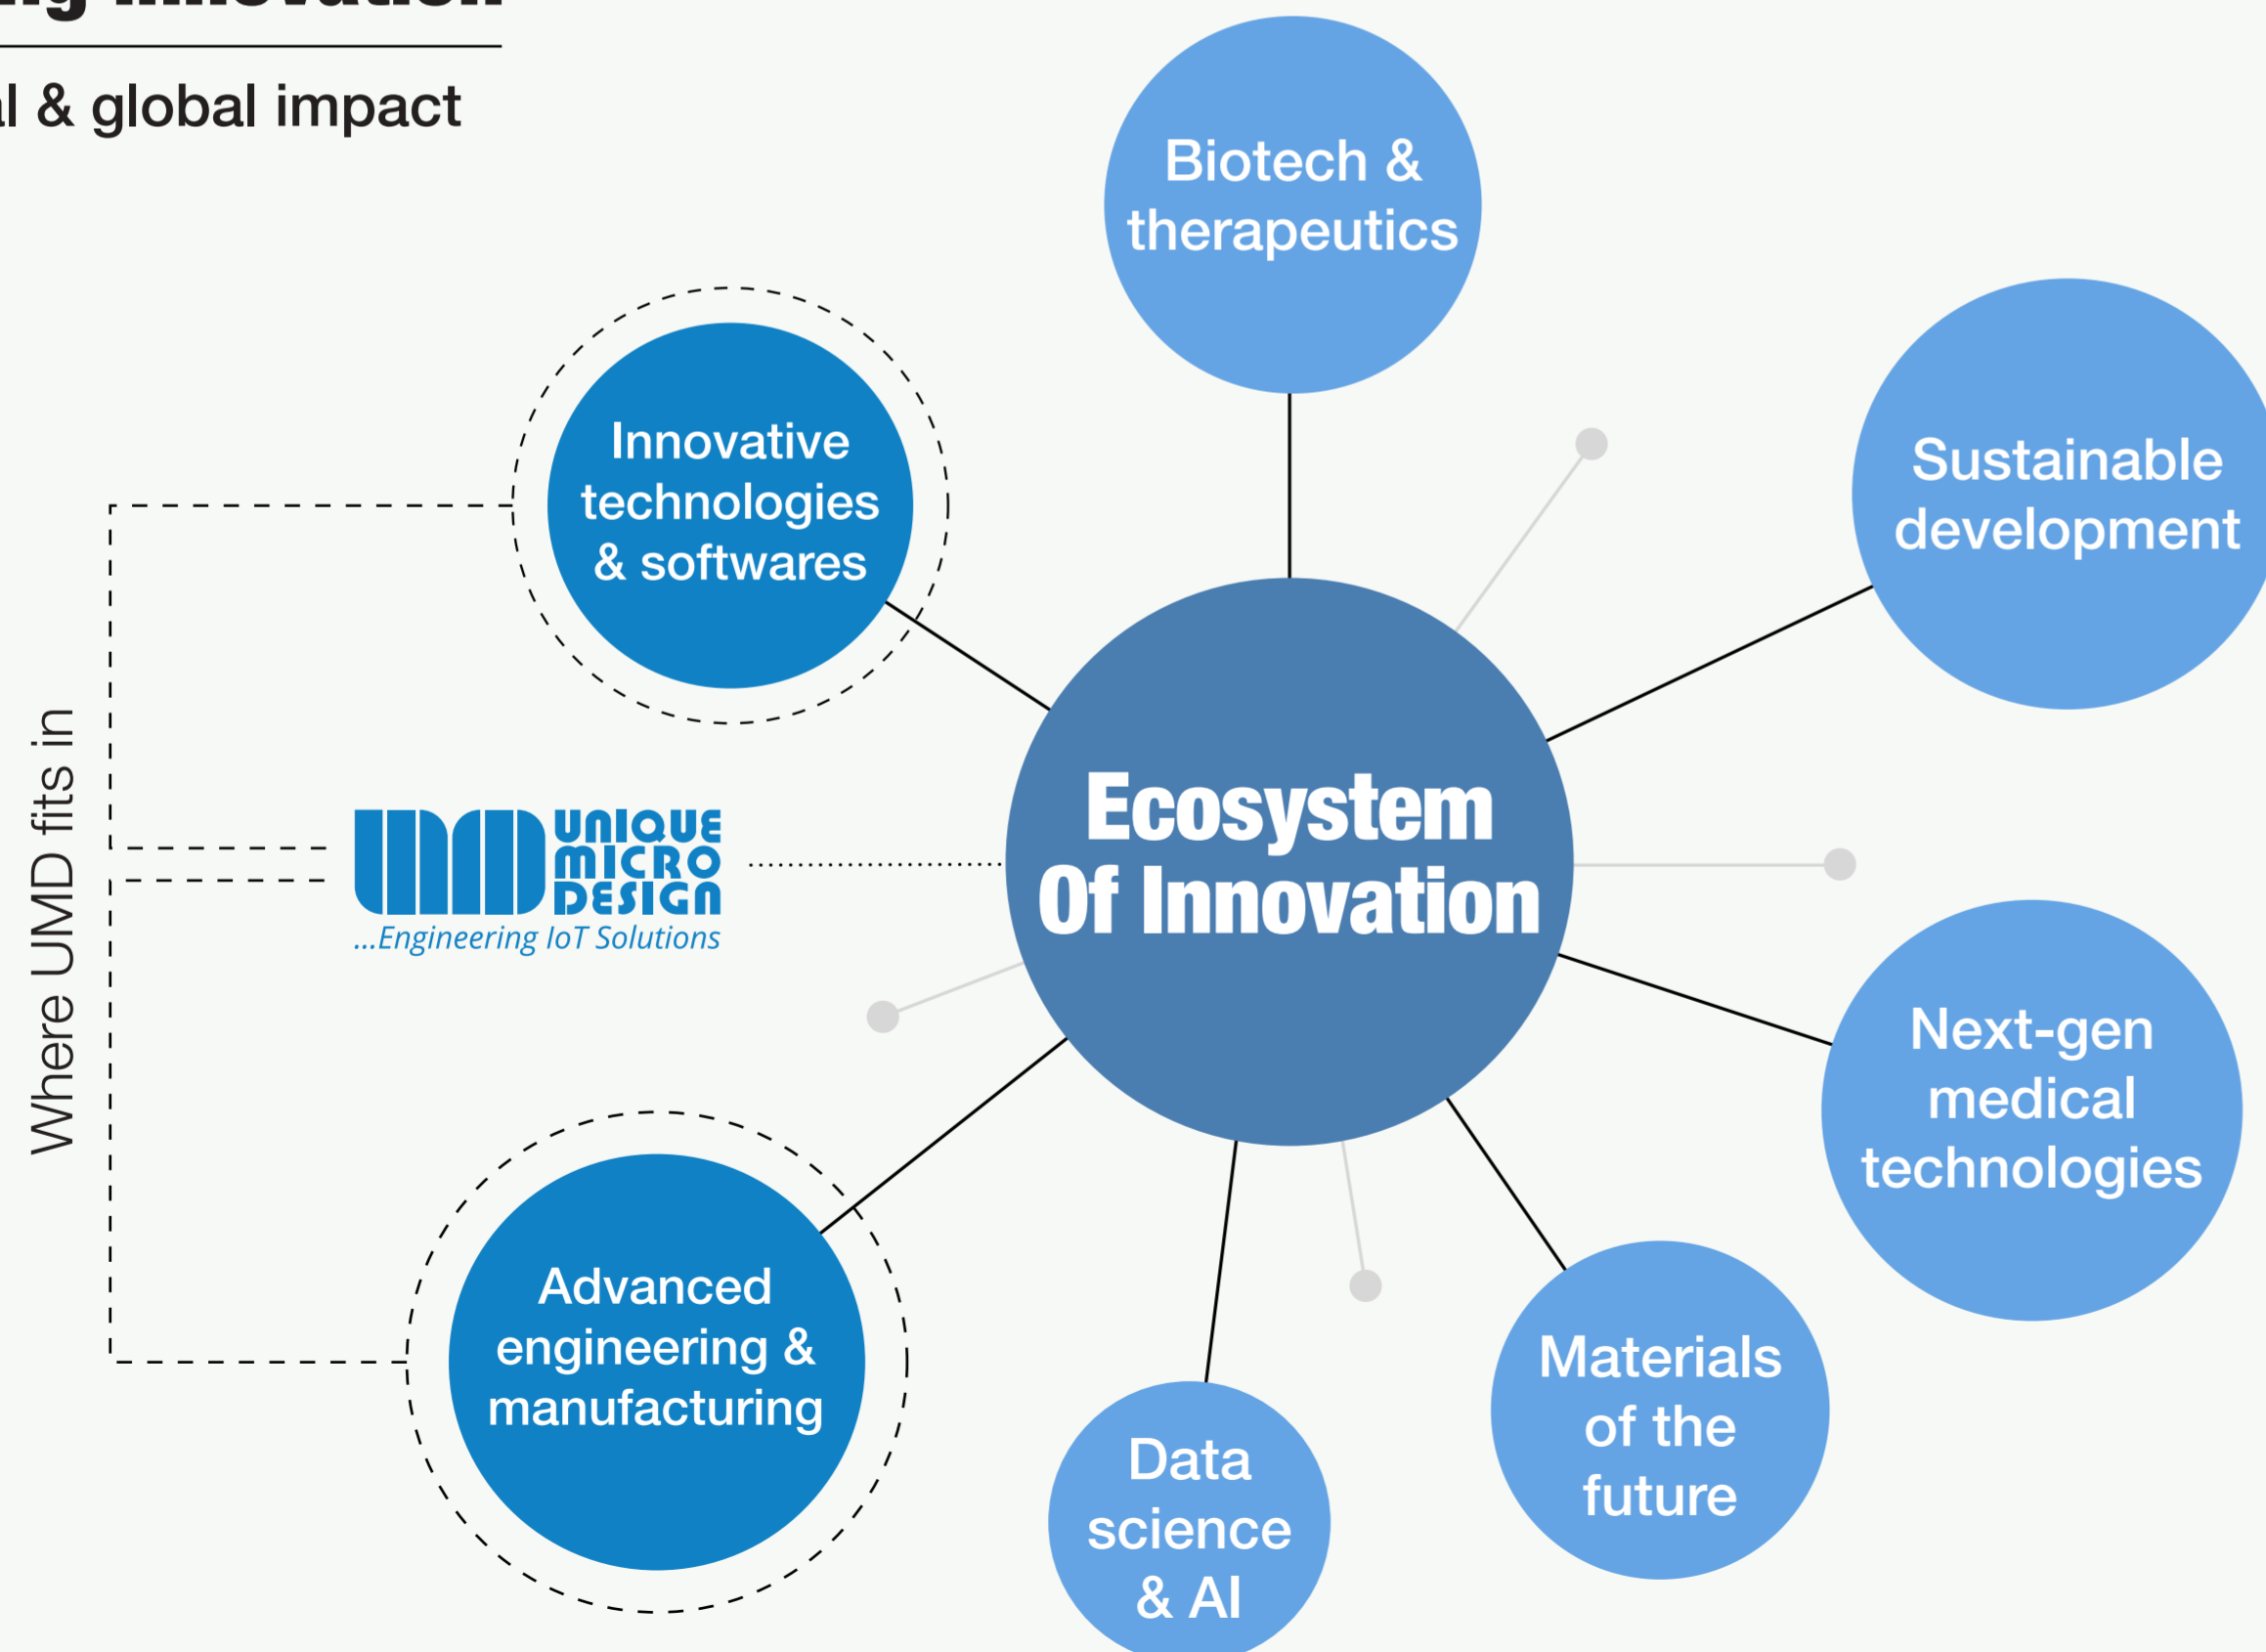

Monash Technology Precinct

A technology precinct which connects innovators, change makers, researchers and enterprises.

The Monash Technology Precinct, located in Melbourne's South East, is a global leader in future technologies, advanced engineering and manufacturing, data science, AI, sustainability and leading medical technologies.

Unique Micro Design's Clayton head office is in the middle of the Precinct. We have relationships with a range of suppliers, businesses, industries and Monash University within the Precinct, and are proud to be part of Australia's largest concentration of ICT industries.

Australia's most diverse, adaptive & creative technology precinct

Leading innovation

National & global impact